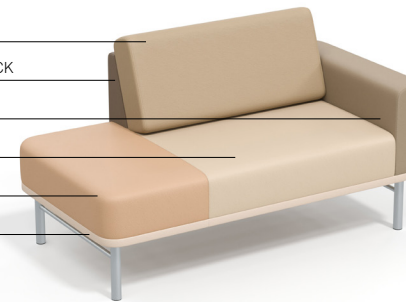

**PDL96-A3636TL**

Lounge 96", arm, two 36" seats, 18" table (left facing)

**PDL32-B**

Lounge 32" Square Bench

**PDL32-T**

Lounge 32" Square Table

|                       |            |      |       |
|-----------------------|------------|------|-------|
| Width                 | 96         | 32   | 32    |
| Depth                 | 32         | 32   | 32    |
| Height                | 34         | 18   | 11.25 |
| Seat Width            | 72 (36/36) | -    | -     |
| Seat Depth            | 20         | -    | -     |
| Seat Height           | 18         | -    | -     |
| Arm Height            | 26         | -    | -     |
| Bench Width           | -          | -    | -     |
| COM Yard              | 10.50      | 2.70 | .70   |
| COM Yard Platform     | 1.50       | .70  | .70   |
| COM Yard Seat         | 2.60       | -    | -     |
| COM Yard Back         | 2.60       | -    | -     |
| COM Yard Outside Back | 2.60       | -    | -     |
| COM Yard Bench        | -          | 2    | -     |
| COM Yard Arm          | 1.20       | -    | -     |
| Cubic Feet            | 61         | 11   | 7     |

BACK

OUTSIDE BACK

ARM

SEAT

BENCH

PLATFORM

FOR DETAILED INFORMATION REGARDING FABRIC PLACEMENT OPTIONS, PLEASE CONTACT CUSTOMER SERVICE.

STANCE  
HEALTHCARE